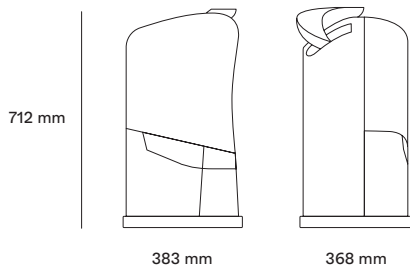

Minex

Colourful Evolution.

Minex

7 available colours
to blend in with any environment.

Specifications

Fruit type	Oranges
Diameter of fruit	65–78 mm
Fruits per minute	13 fruits / min
Rate (juice / 250 ml)	1 juice in 15"
Type of consumption	Moderate
Feeder capacity	6 / 7 fruits
Waste capacity	4.5 l
Voltage	100–240 V 50–60 Hz
Power output	44 W 0.06 HP

Packaging

Packaged machine dimensions Width Depth Height	400 x 400 x 850 mm 15.7" x 15.7" x 33.4"
Weight	22 kg 48 lb

Technical Information

Consumption	0.45 A
Protection against moisture	IPX0
Safety	Triple safety detector and motor locking detection mechanism
Sound pressure level	Below 65 dB
Filling height	120 mm

Measurements

Measurements Width Depth Height	383 x 368 x 712 mm 15.1" x 14.5" x 28"
Net weight	19.5 kg 43 lb
Footprint	0.14 m ²

Features:

Colours:

Models:

Table-top

Acc. and more info: